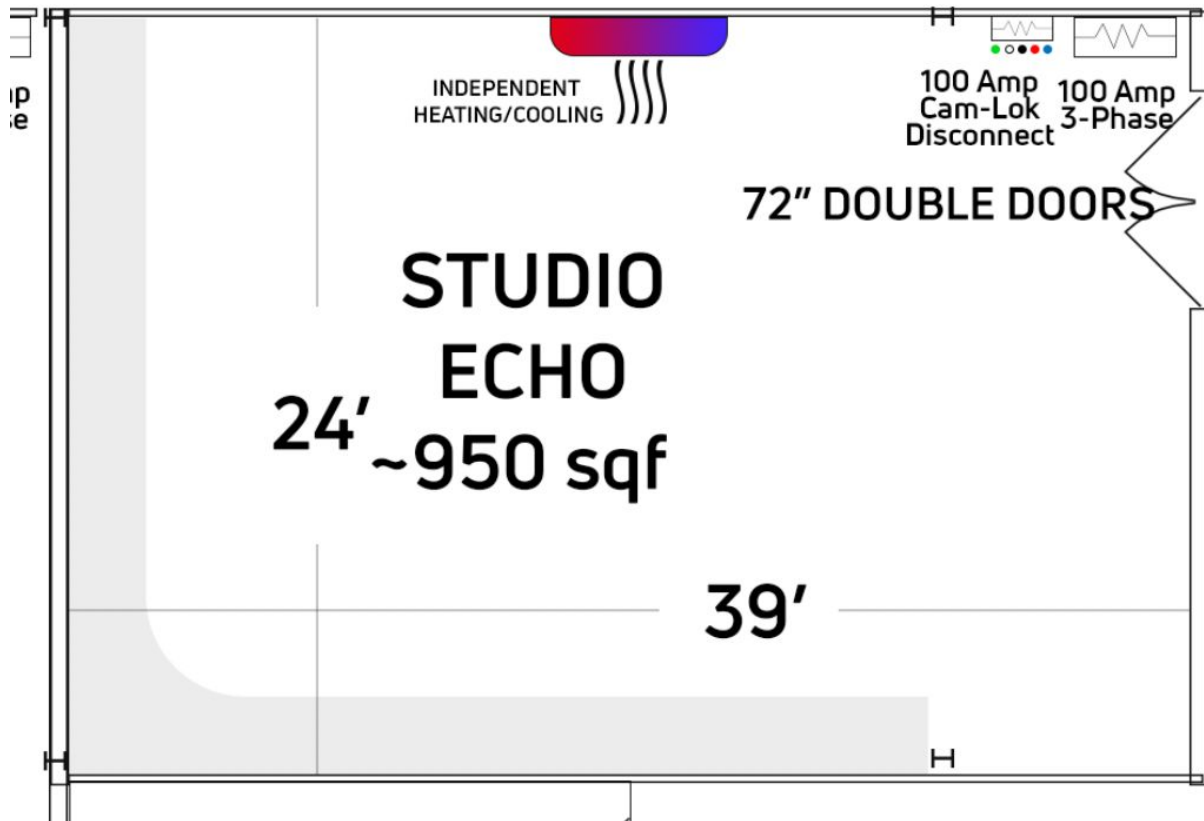

House

Package contents:

- Private hair/makeup/wardrobe room w/
  - Makeup mirror
  - Clothing rack w/ hangers
  - Garment steamer
- Space for lunch/craft/catering
- Exterior 100A Cam-Loks for catering at rear of building
- 100A 3-Phase panel in studio
- Abundant dedicated 20A U-Ground outlets located on walls and above grid
- 10x 25 lb. Sandbags

Other common amenities include:

- Fibre-powered Wi-Fi access
- Ample free parking on site
- Ground and dock level loading doors
- On-site use of showers
- Free use of Skyjacks (lift ticket required)
- Prep Kitchen - available as a rental item

STUDIO ECHO - FLOOR PLAN

2D House Inc.

2440 Tedlo Street
Mississauga, ON L5A 3V3

416.800.2193
2dhouse.com