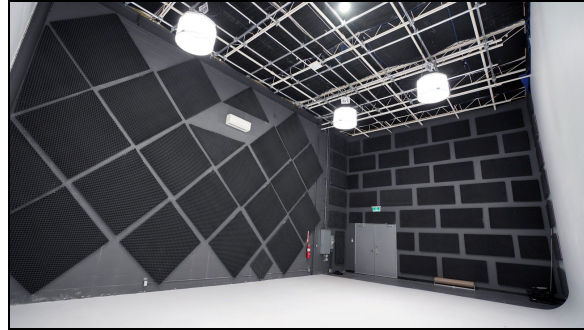

House

STUDIO ECHO

Rental Rate: *One Day (12 Hours):* \$800 + HST
Prep Day: \$525 + HST
Overtime: \$150 + HST (After 12 Hours)
3-Phase 100Amp Power: \$150/day + HST
White Cyc Floor Refresh: \$75 + HST

Studio Size: 950 sq. ft.
Ceiling: 20' Clear (to Grid)
Cyc Wall: Yes
Cyc Colour: White
Cyc Size: 720 sq. ft.
Wall Colour: Dark Grey
Grid: Yes - 4' Spacing
Power: Dedicated 100A 3-Phase
Cam-Lok: 100A

Adjoining Production Office w/ Window to Studio: No
BNC-HDSDI Passthrough to Production Office: -

Cyc wall can be painted on request. Optional LED space lights can be supplied and controlled via wireless DMX and Luminair Kit (iPad and hardware provided).

Further details below.

2D House Inc.

2440 Tedlo Street
Mississauga, ON L5A 3V3

416.800.2193
2dhouse.com

House

Package contents:

- Private hair/makeup/wardrobe room w/
 - Makeup mirror
 - Clothing rack w/ hangers
 - Garment steamer
- Space for lunch/craft/catering
- Exterior 100A Cam-Loks for catering at rear of building
- 100A 3-Phase panel in studio
- Abundant dedicated 20A U-Ground outlets located on walls and above grid
- 10x 25 lb. Sandbags