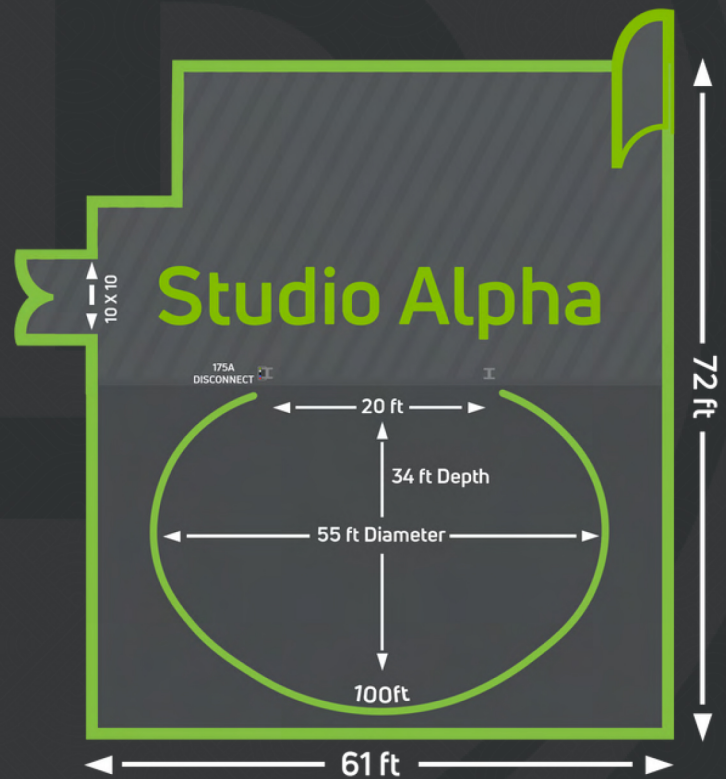

Below is a snapshot of clients who have brought their ideas to life utilizing The Mirage, our pioneering LED volume studio:

SONY

Ontario 

Twizzlers

CIBC 

Toronto Film School

WALL

Resolution — 8,192p x 1,280p

Pixel Pitch — 3.9mm

Total Pixel Count — 10,485,760

CEILING

Resolution — 3,840p x 2,304p

Pixel Pitch — 3.9mm

Total Pixel Count — 3,768,320

VOLUME GENERAL DETAILS

Power Consumption	150kW
LED Processor Unit	NovaStar H9
Maximum Refresh Rate*	60Hz
Wall Resolution	8,192p x 1,280p
Ceiling Resolution	3,840p x 2,304p
Pixel Pitch	.3.9mm