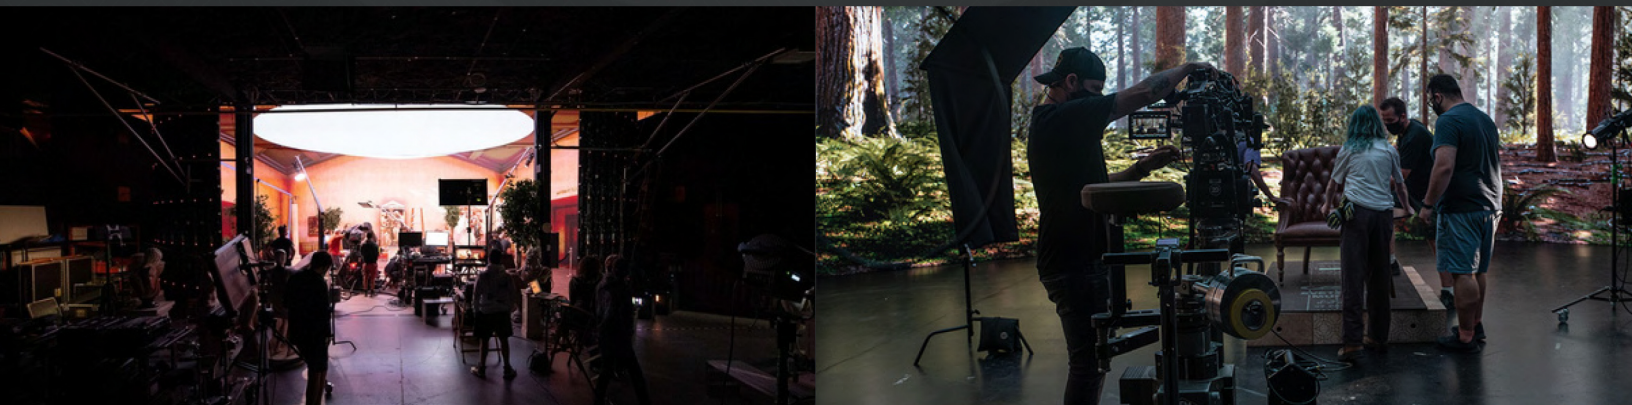

STUDIO ALPHA

THE MIRAGE

LED VOLUME STUDIO

Studio Alpha: *The Mirage*

The Mirage, our LED Volume studio, stands at the cutting edge of modern filmmaking technology. It features an extensive array of LED panels that effortlessly transform creative visions into virtual realities. Unlike traditional green screens, The Mirage enables real-time, responsive digital environments, integrating talent and objects seamlessly into any world created using either Unreal Engine's powerful capabilities or through high-resolution video plates. As a key feature across our trio of studio spaces, The Mirage syncs perfectly with our comprehensive array of cameras, accessories, and advanced lighting & grip equipment.

CAMERA TRACKING

Mo-Sys Star Tracker with retro-reflective stickers to calculate the absolute position of the principle camera.

OPERATING SYSTEM

Unreal Engine V5.1

CLICK ON ANY OF THE IMAGES TO SEE THE VIDEO