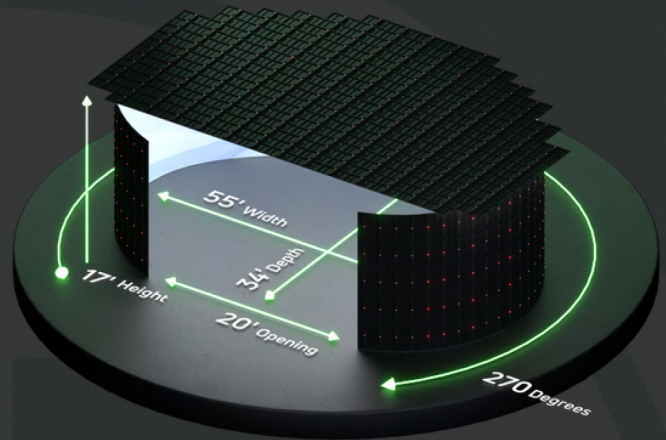

STUDIO ALPHA

THE MIRAGE

LED VOLUME STUDIO

Studio Alpha: *The Mirage*

The Mirage, our LED Volume studio, stands at the cutting edge of modern filmmaking technology. It features an extensive array of LED panels that effortlessly transform creative visions into virtual realities. Unlike traditional green screens, The Mirage enables real-time, responsive digital environments, integrating talent and objects seamlessly into any world created using either Unreal Engine's powerful capabilities or through high-resolution video plates. As a key feature across our trio of studio spaces, The Mirage syncs perfectly with our comprehensive array of cameras, accessories, and advanced lighting & grip equipment.

Below is a snapshot of clients who have brought their ideas to life utilizing The Mirage, our pioneering LED volume studio:

SONY

Ontario 

Twizzlers

CIBC 

Toronto Film School

WALL

Resolution — 8,192p x 1,280p

Pixel Pitch — 3.9mm

Total Pixel Count — 10,485,760

CEILING

Resolution — 3,840p x 2,304p

Pixel Pitch — 3.9mm

Total Pixel Count — 3,768,320

VOLUME GENERAL DETAILS

Power Consumption	150kW
LED Processor Unit	NovaStar H9
Maximum Refresh Rate*	60Hz
Wall Resolution	8,192p x 1,280p
Ceiling Resolution	3,840p x 2,304p
Pixel Pitch	.3.9mm

CAMERA TRACKING

Mo-Sys Star Tracker with retro-reflective stickers to calculate the absolute position of the principle camera.

OPERATING SYSTEM

Unreal Engine V5.1

CLICK ON ANY OF THE IMAGES TO SEE THE VIDEO