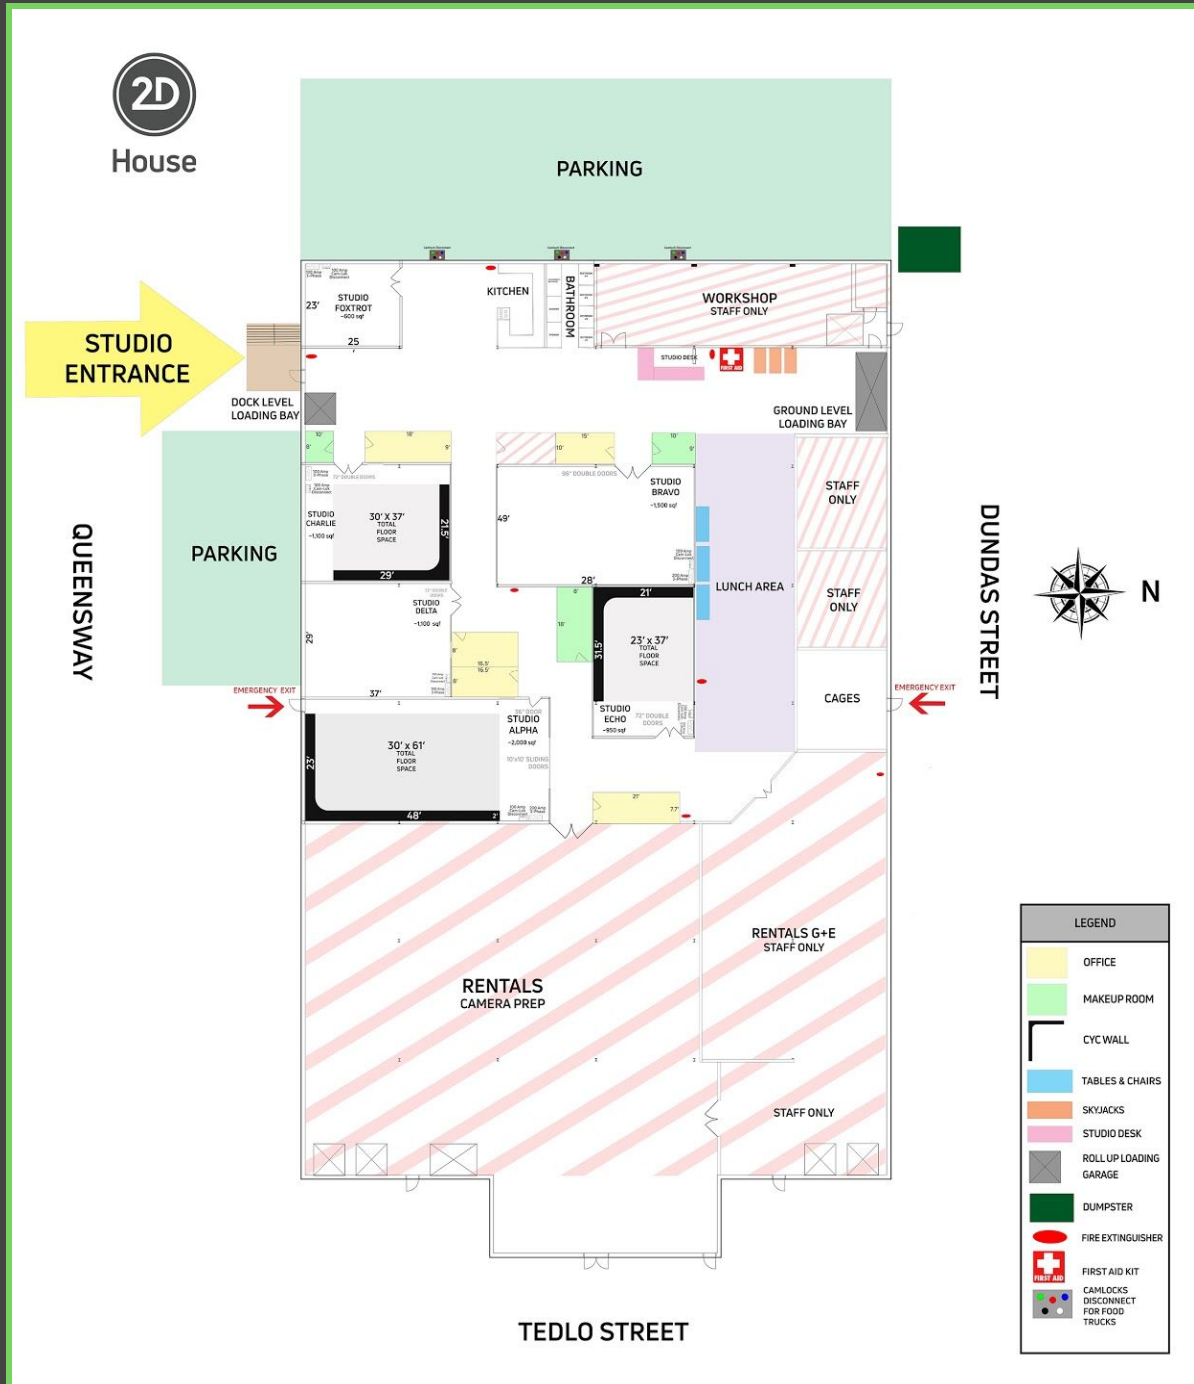

Other common amenities include:

- Free fibre-powered Wi-Fi access
- Ample free parking on site
- Ground and Dock level loading bays
- 5 single person bathrooms & 2 change rooms with shower stalls
- Dedicated Lunch area
- Exterior 100A Cam-lock disconnects for craft trucks located at the rear of building
- 3 Scissor Lifts available on-site (lift ticket required)
- Camera, Lighting, Grip and Location Equipment rentals on site

STUDIO CHARLIE - FLOOR PLAN

2D House Inc.

2440 Tedlo Street
Mississauga, ON L5A 3V3

+1 416.800.2193
2dhouse.com

House

STUDIO LAYOUT

2D House Inc.

2440 Tedlo Street
Mississauga, ON L5A 3V3