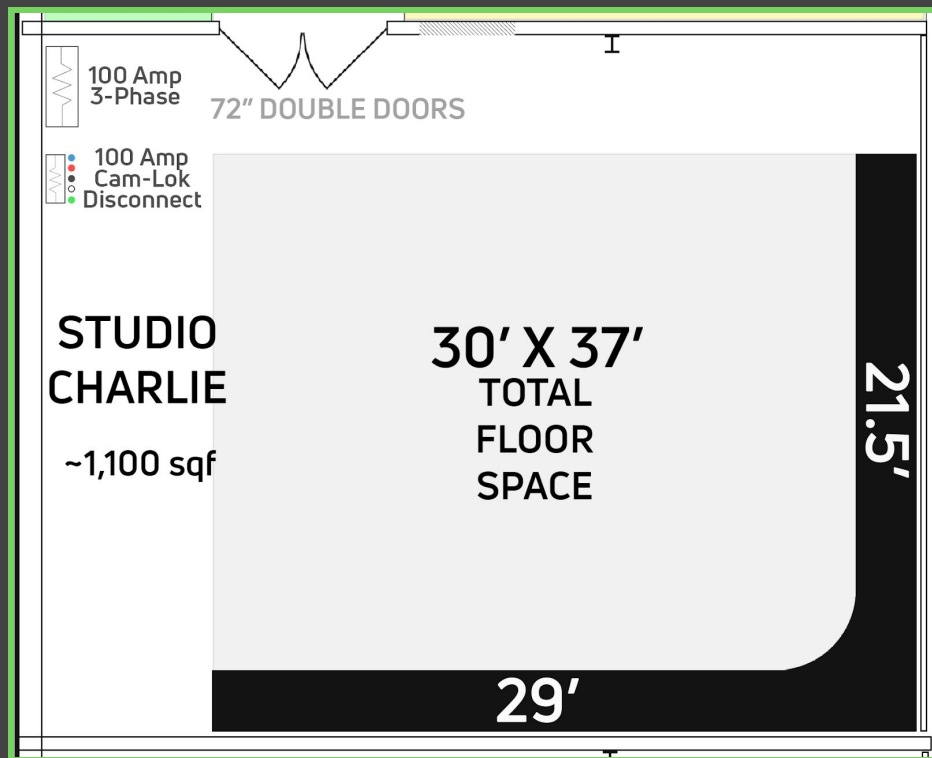

House

Package contents:

- Adjoined furnished production office with two sofas
- Private hair/makeup/wardrobe room w/
  - Makeup mirror
  - Clothing rack w/ hangers
  - Garment steamer
- 100A 3-Phase panel in studio
- 32x dedicated 20A U-Ground outlets located on walls and above grid
- 10x 25 lb. Sandbags

Other common amenities include:

- Free fibre-powered Wi-Fi access
- Ample free parking on site
- Ground and Dock level loading bays
- 5 single person bathrooms & 2 change rooms with shower stalls
- Dedicated Lunch area
- Exterior 100A Cam-lock disconnects for craft trucks located at the rear of building
- 3 Scissor Lifts available on-site (lift ticket required)
- Camera, Lighting, Grip and Location Equipment rentals on site

STUDIO CHARLIE - FLOOR PLAN

2D House Inc.

2440 Tedlo Street
Mississauga, ON L5A 3V3

+1 416.800.2193
2dhouse.com